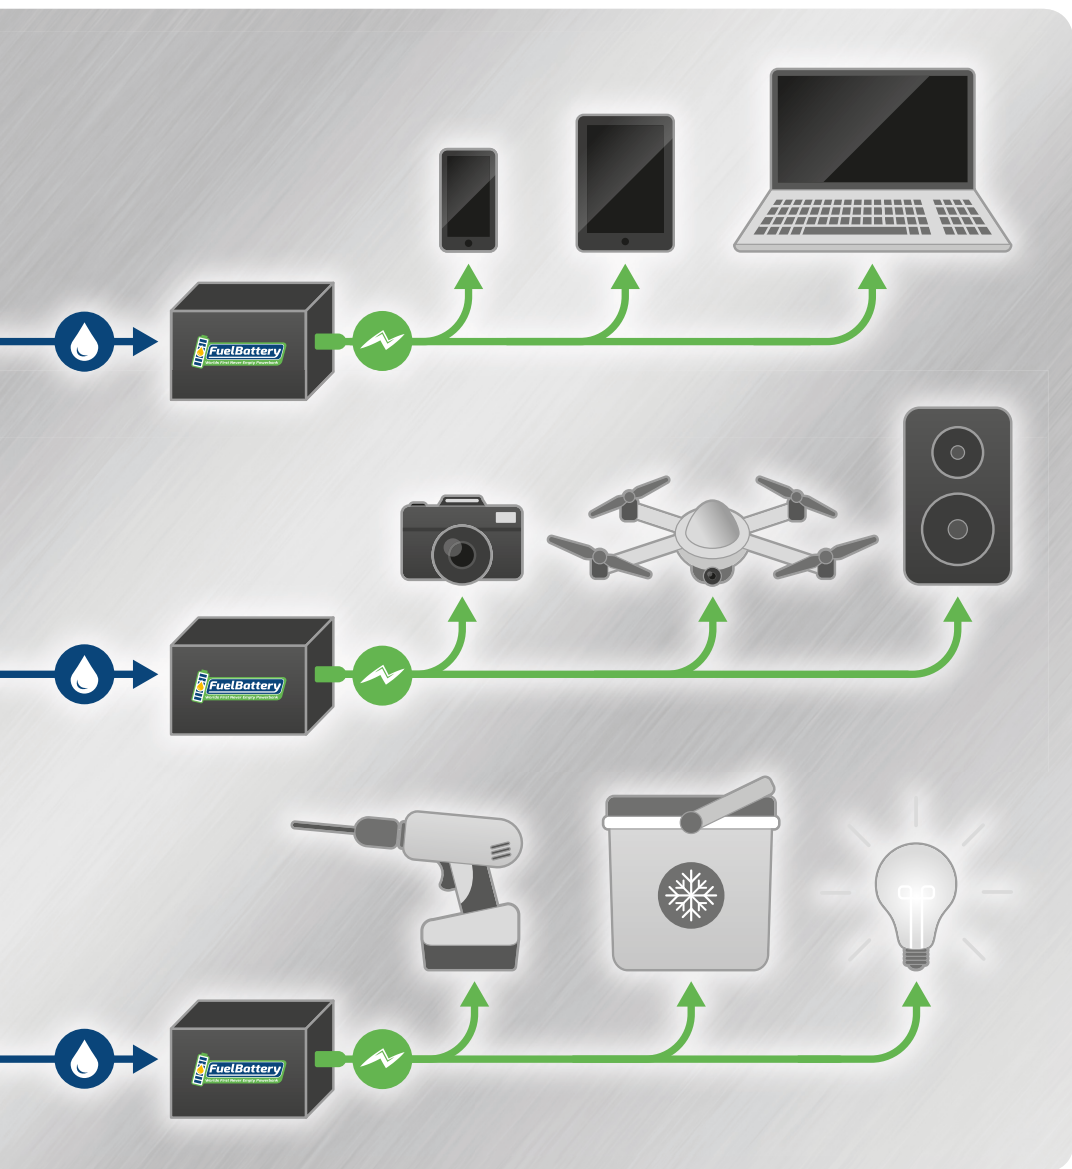

ELECTRICITY
WHERE YOU NEED IT,
WHEN YOU NEED IT.

**INDUSTRIAL
3D-PRINT**
for highest quality

SPECIFICATIONS

Max. Power:	100 W
Voltage:	12 V DC
Length:	25 cm (10 in)
Width:	19 cm (7.5 in)
Height:	20.5 cm (8 in)
Weight:	3 kg (6.6 lb)
Sound:	60 dB(A)
Amp. max.:	8 A
Amps cont.:	6 A
Fuel:	0.75 L/h (0.19 gal/h)

FuelBattery combines the benefits of a gas fueled generator with the compact size and weight of your average powerbank. Weighing just 3 kg (6.6 lb) the **FuelBattery** operates on standard model car fuel from the supermarket – charging (fueling) it up is a matter of seconds.

www.fuelbattery.org

FuelBattery

HOW DOES IT WORK?

Your **FuelBattery** features a micro engine designed to operate on model car fuel. A powerful generator converts its force into usable electricity. **FuelBattery** provides you with a 12V power jack that is exactly the same size and as powerful as your average car cigarette lighter socket. Power anything from your phone-, tablet- or laptop-chargers to fridges, lights, pumps or whatever equipment you need.