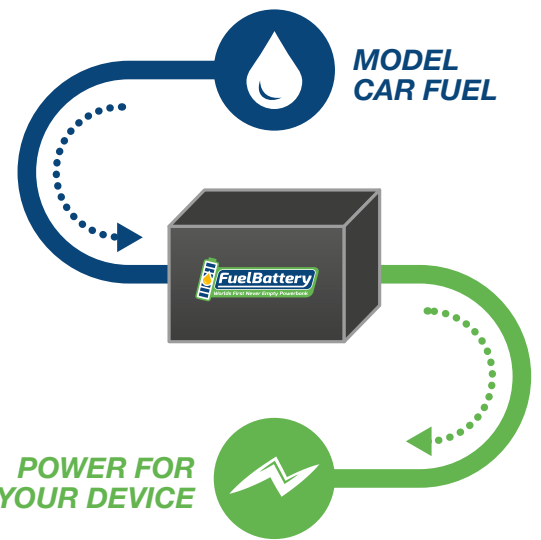

ELECTRICITY
WHERE YOU NEED IT,
WHEN YOU NEED IT.

**INDUSTRIAL
3D-PRINT**
for highest quality

SPECIFICATIONS

Max. Power:	100 W
Voltage:	12 V DC
Length:	25 cm (10 in)
Width:	19 cm (7.5 in)
Height:	20.5 cm (8 in)
Weight:	3 kg (6.6 lb)
Sound:	60 dB(A)
Amp. max.:	8 A
Amps cont.:	6 A
Fuel:	0.75 L/h (0.19 gal/h)

FuelBattery combines the benefits of a gas fueled generator with the compact size and weight of your average powerbank. Weighing just 3 kg (6.6 lb) the **FuelBattery** operates on standard model car fuel from the supermarket – charging (fueling) it up is a matter of seconds.

www.fuelbattery.org

FuelBattery

HOW DOES IT WORK?

Your **FuelBattery** features a micro engine designed to operate on model car fuel. A powerful generator converts its force into usable electricity. **FuelBattery** provides you with a 12V power jack that is exactly the same size and as powerful as your average car cigarette lighter socket. Power anything from your phone-, tablet- or laptop-chargers to fridges, lights, pumps or whatever equipment you need.