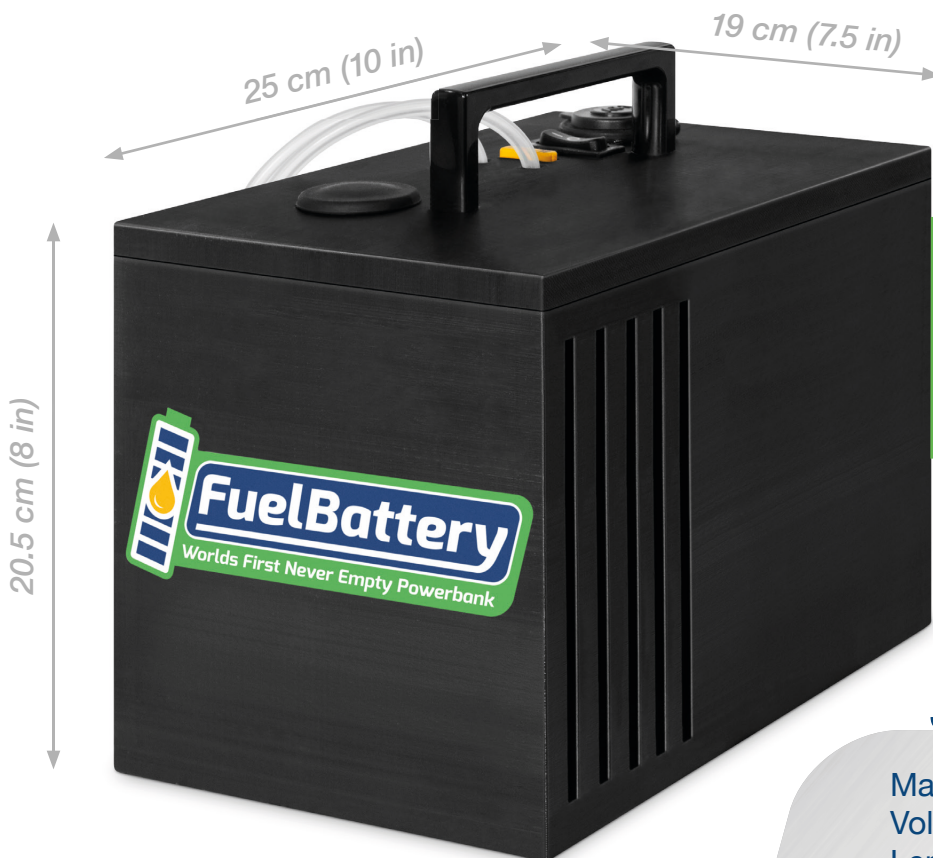

ELECTRICITY
WHERE YOU NEED IT,
WHEN YOU NEED IT.

**INDUSTRIAL
3D-PRINT**
for highest quality

SPECIFICATIONS

Max. Power:	100 W
Voltage:	12 V DC
Length:	25 cm (10 in)
Width:	19 cm (7.5 in)
Height:	20.5 cm (8 in)
Weight:	3 kg (6.6 lb)
Sound:	60 dB(A)
Amp. max.:	8 A
Amps cont.:	6 A
Fuel:	0.75 L/h (0.19 gal/h)

FuelBattery combines the benefits of a gas fueled generator with the compact size and weight of your average powerbank. Weighing just 3 kg (6.6 lb) the **FuelBattery** operates on standard model car fuel from the supermarket – charging (fueling) it up is a matter of seconds.

www.fuelbattery.org

FuelBattery

HOW DOES IT WORK?

Your **FuelBattery** features a micro engine designed to operate on model car fuel. A powerful generator converts its force into usable electricity. **FuelBattery** provides you with a 12V power jack that is exactly the same size and as powerful as your average car cigarette lighter socket. Power anything from your phone-, tablet- or laptop-chargers to fridges, lights, pumps or whatever equipment you need.